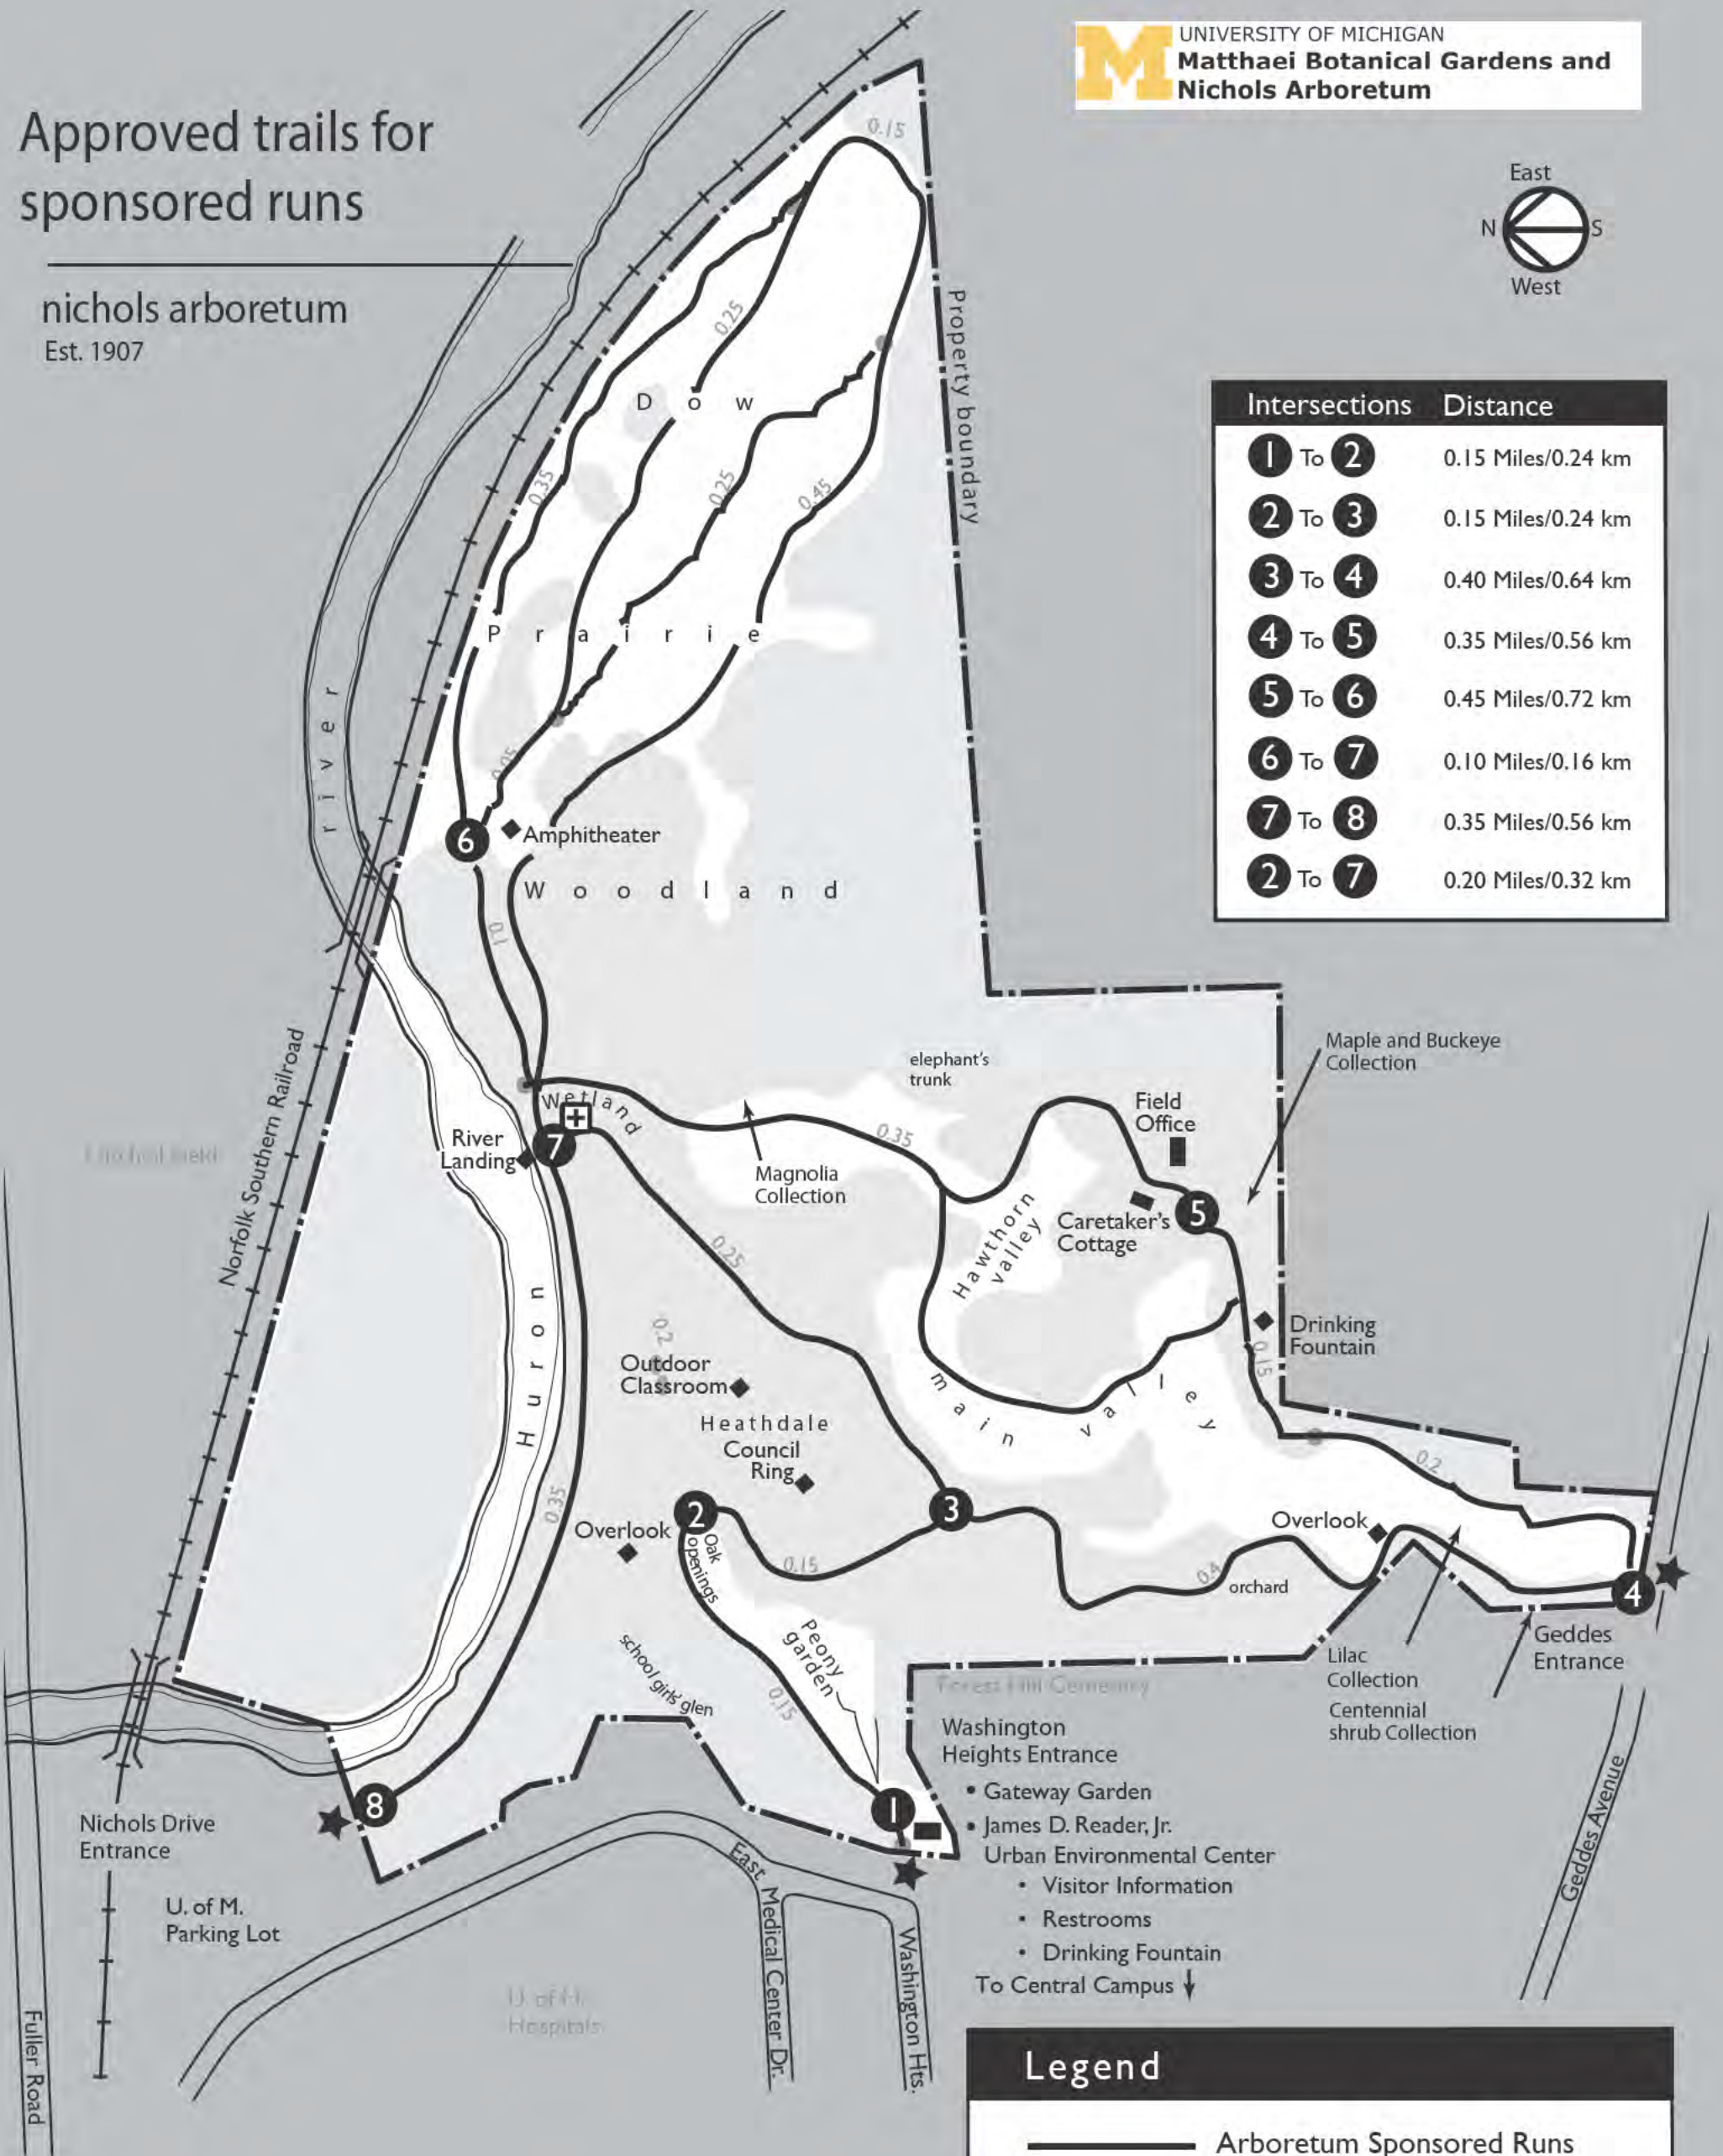

# Approved trails for sponsored runs

nichols arboretum  
 Est. 1907

Intersections	Distance
1 To 2	0.15 Miles/0.24 km
2 To 3	0.15 Miles/0.24 km
3 To 4	0.40 Miles/0.64 km
4 To 5	0.35 Miles/0.56 km
5 To 6	0.45 Miles/0.72 km
6 To 7	0.10 Miles/0.16 km
7 To 8	0.35 Miles/0.56 km
2 To 7	0.20 Miles/0.32 km

**Legend**

- Arboretum Sponsored Runs approved trail routes
- Trail Mileage
- Wooded Areas
- Blue Light Emergency phone

Please only use the indicated trails for route planning of sponsored runs.